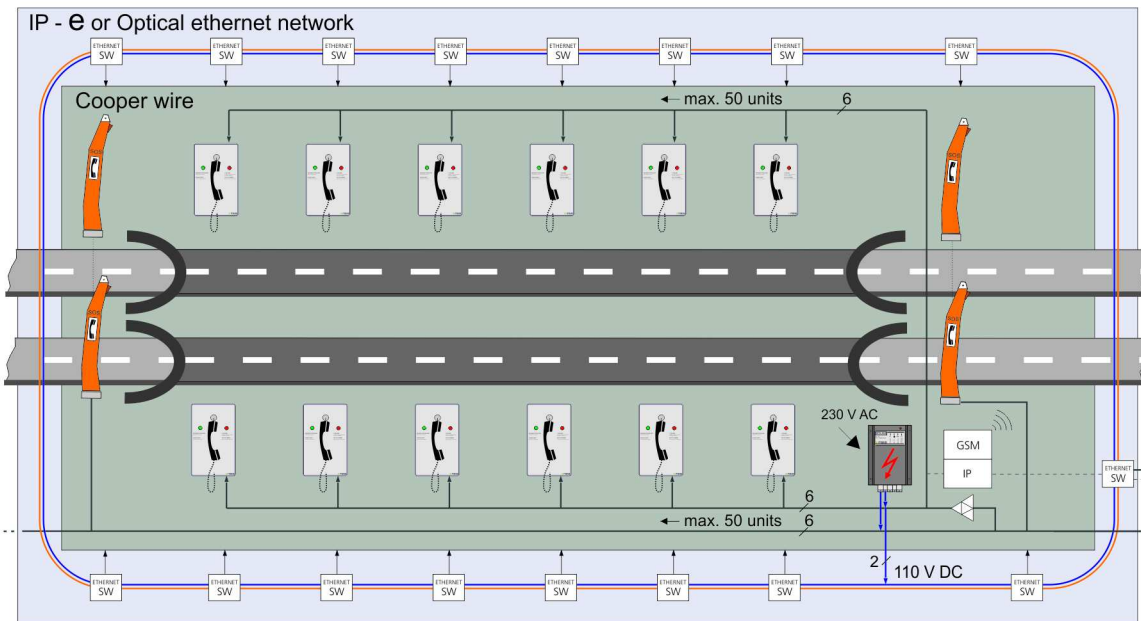

KVS 2000

Highway Emergency Call System Concept

OPEN ROAD EMERGENCY CALL SYSTEM

TUNNEL EMERGENCY CALL SYSTEM

CONTROL CENTER

— preferred connection
 - - - possible connection