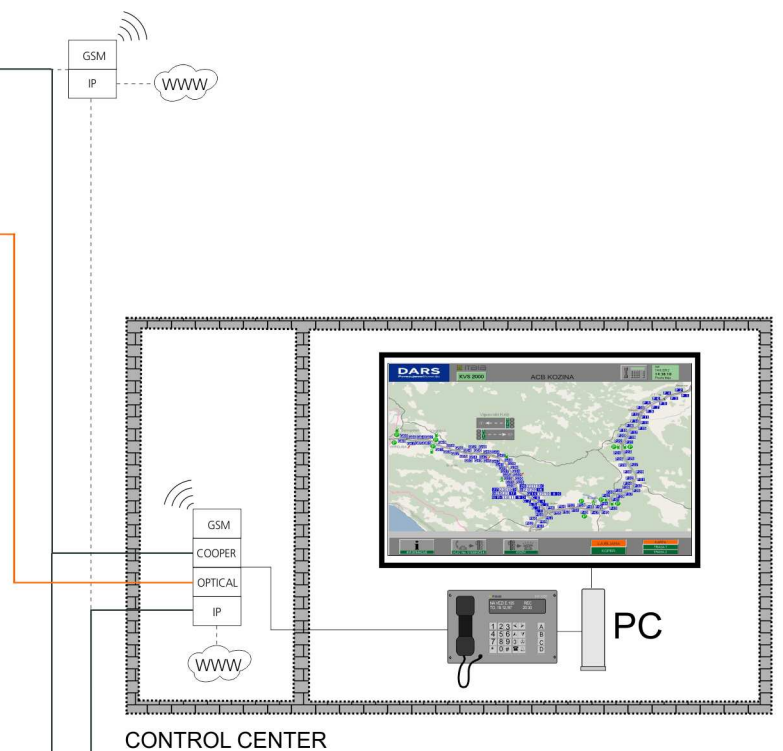

KVS 2000

Highway Emergency Call System Concept

OPEN ROAD EMERGENCY CALL SYSTEM

TUNNEL EMERGENCY CALL SYSTEM

CONTROL CENTER

— preferred connection
 - - - possible connection